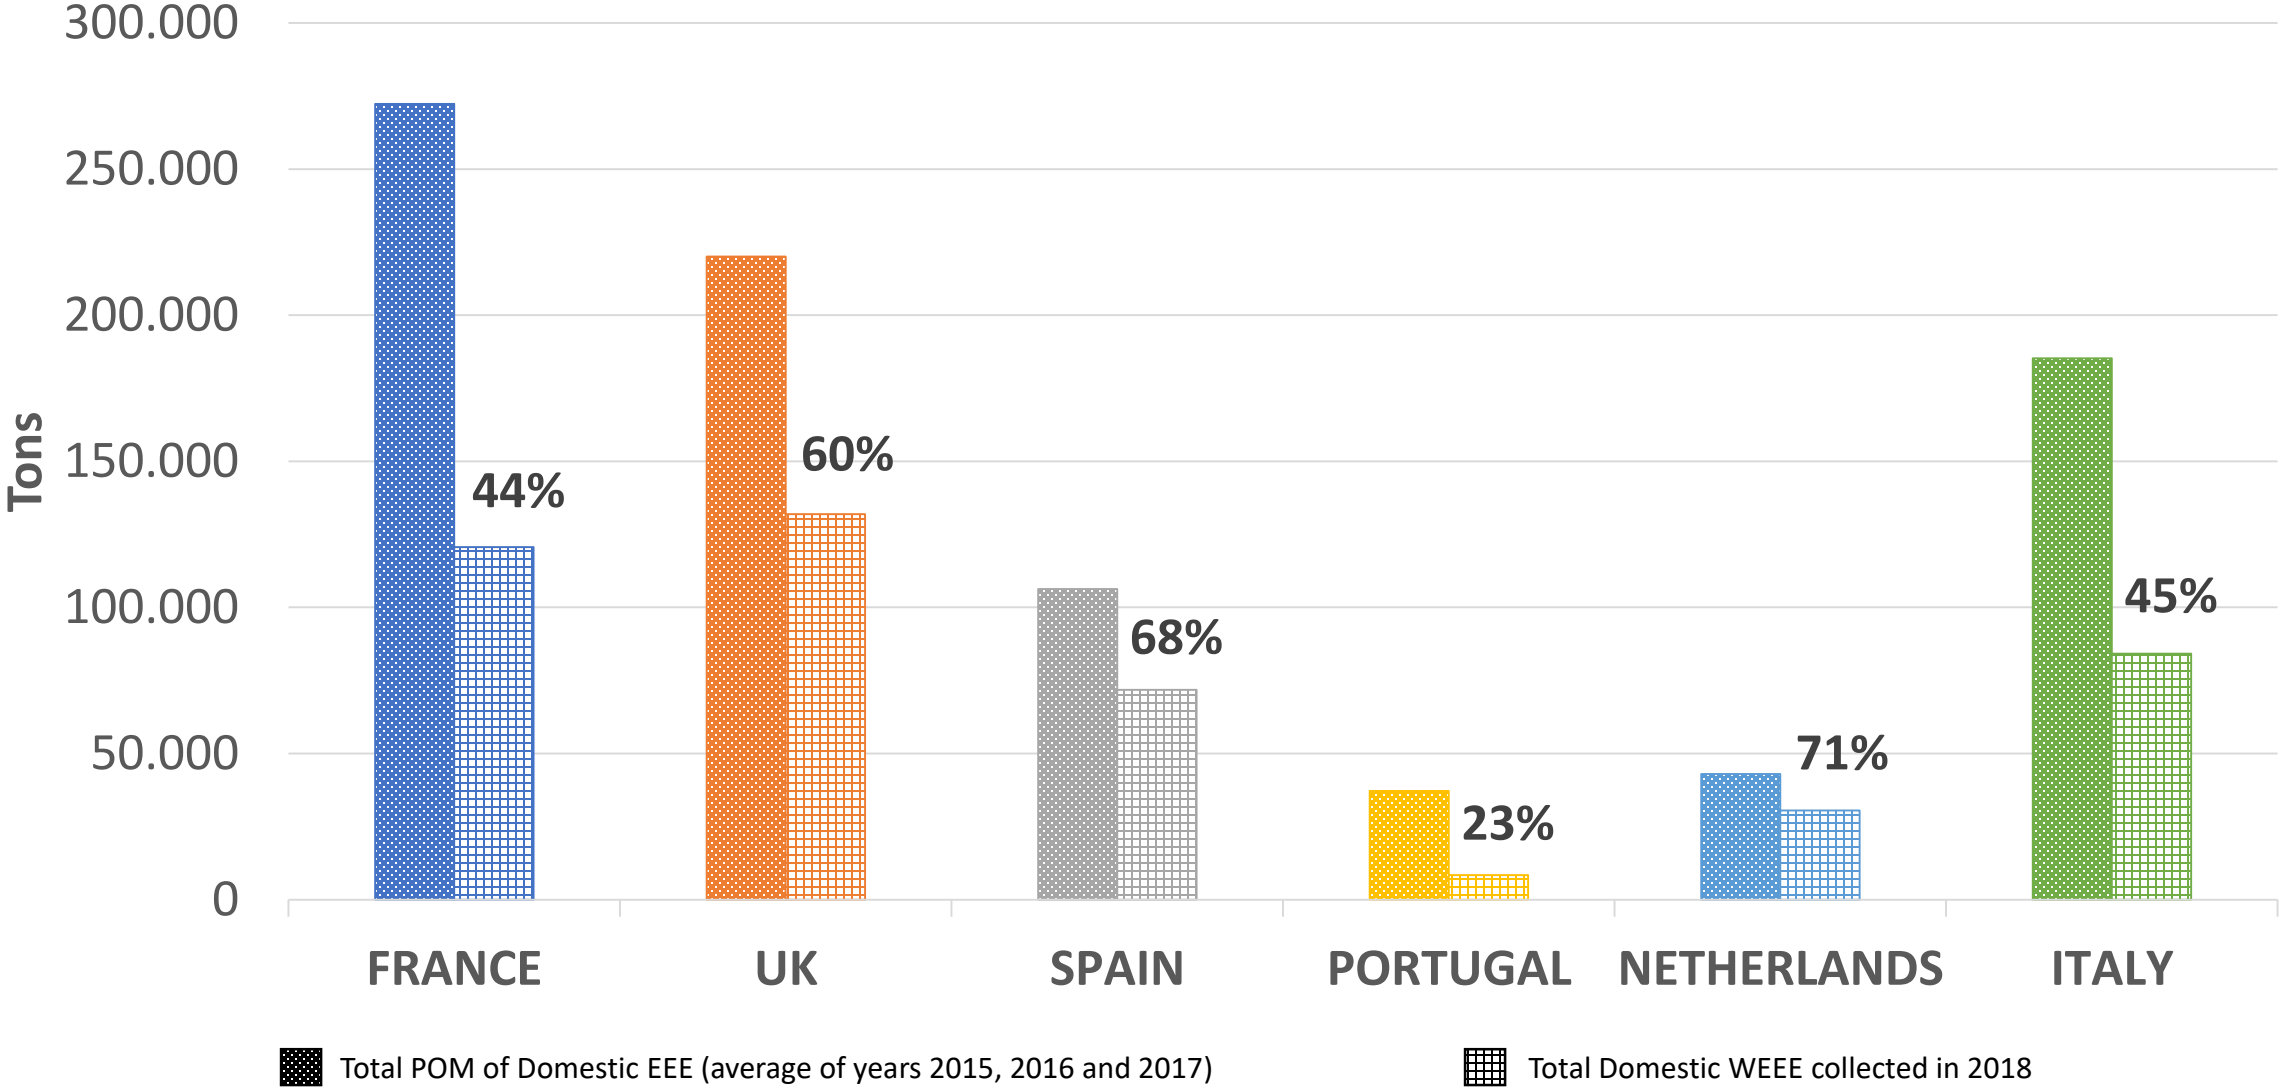

Return Rate - C&F