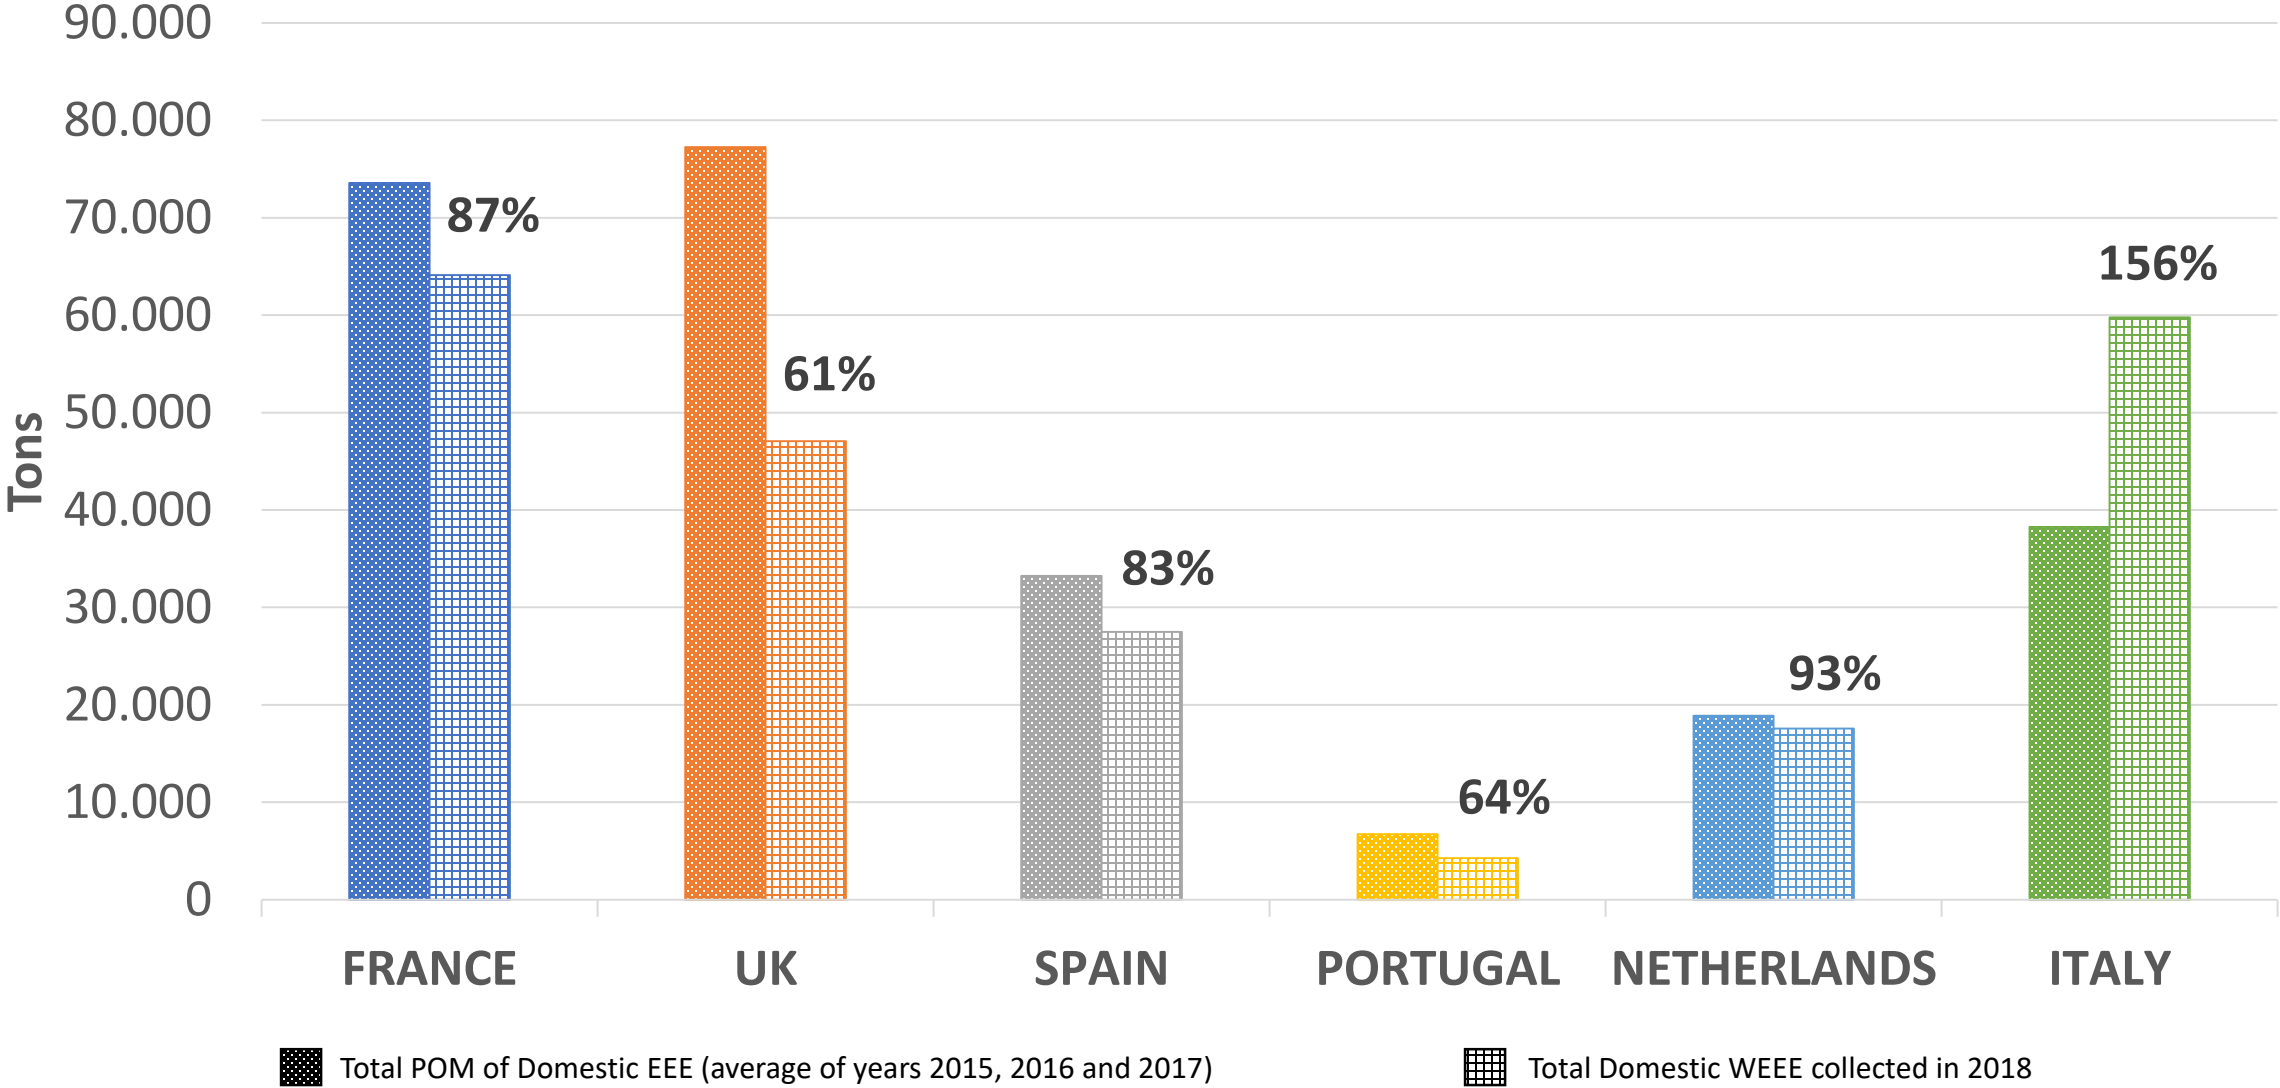

Return Rate - SCREENS