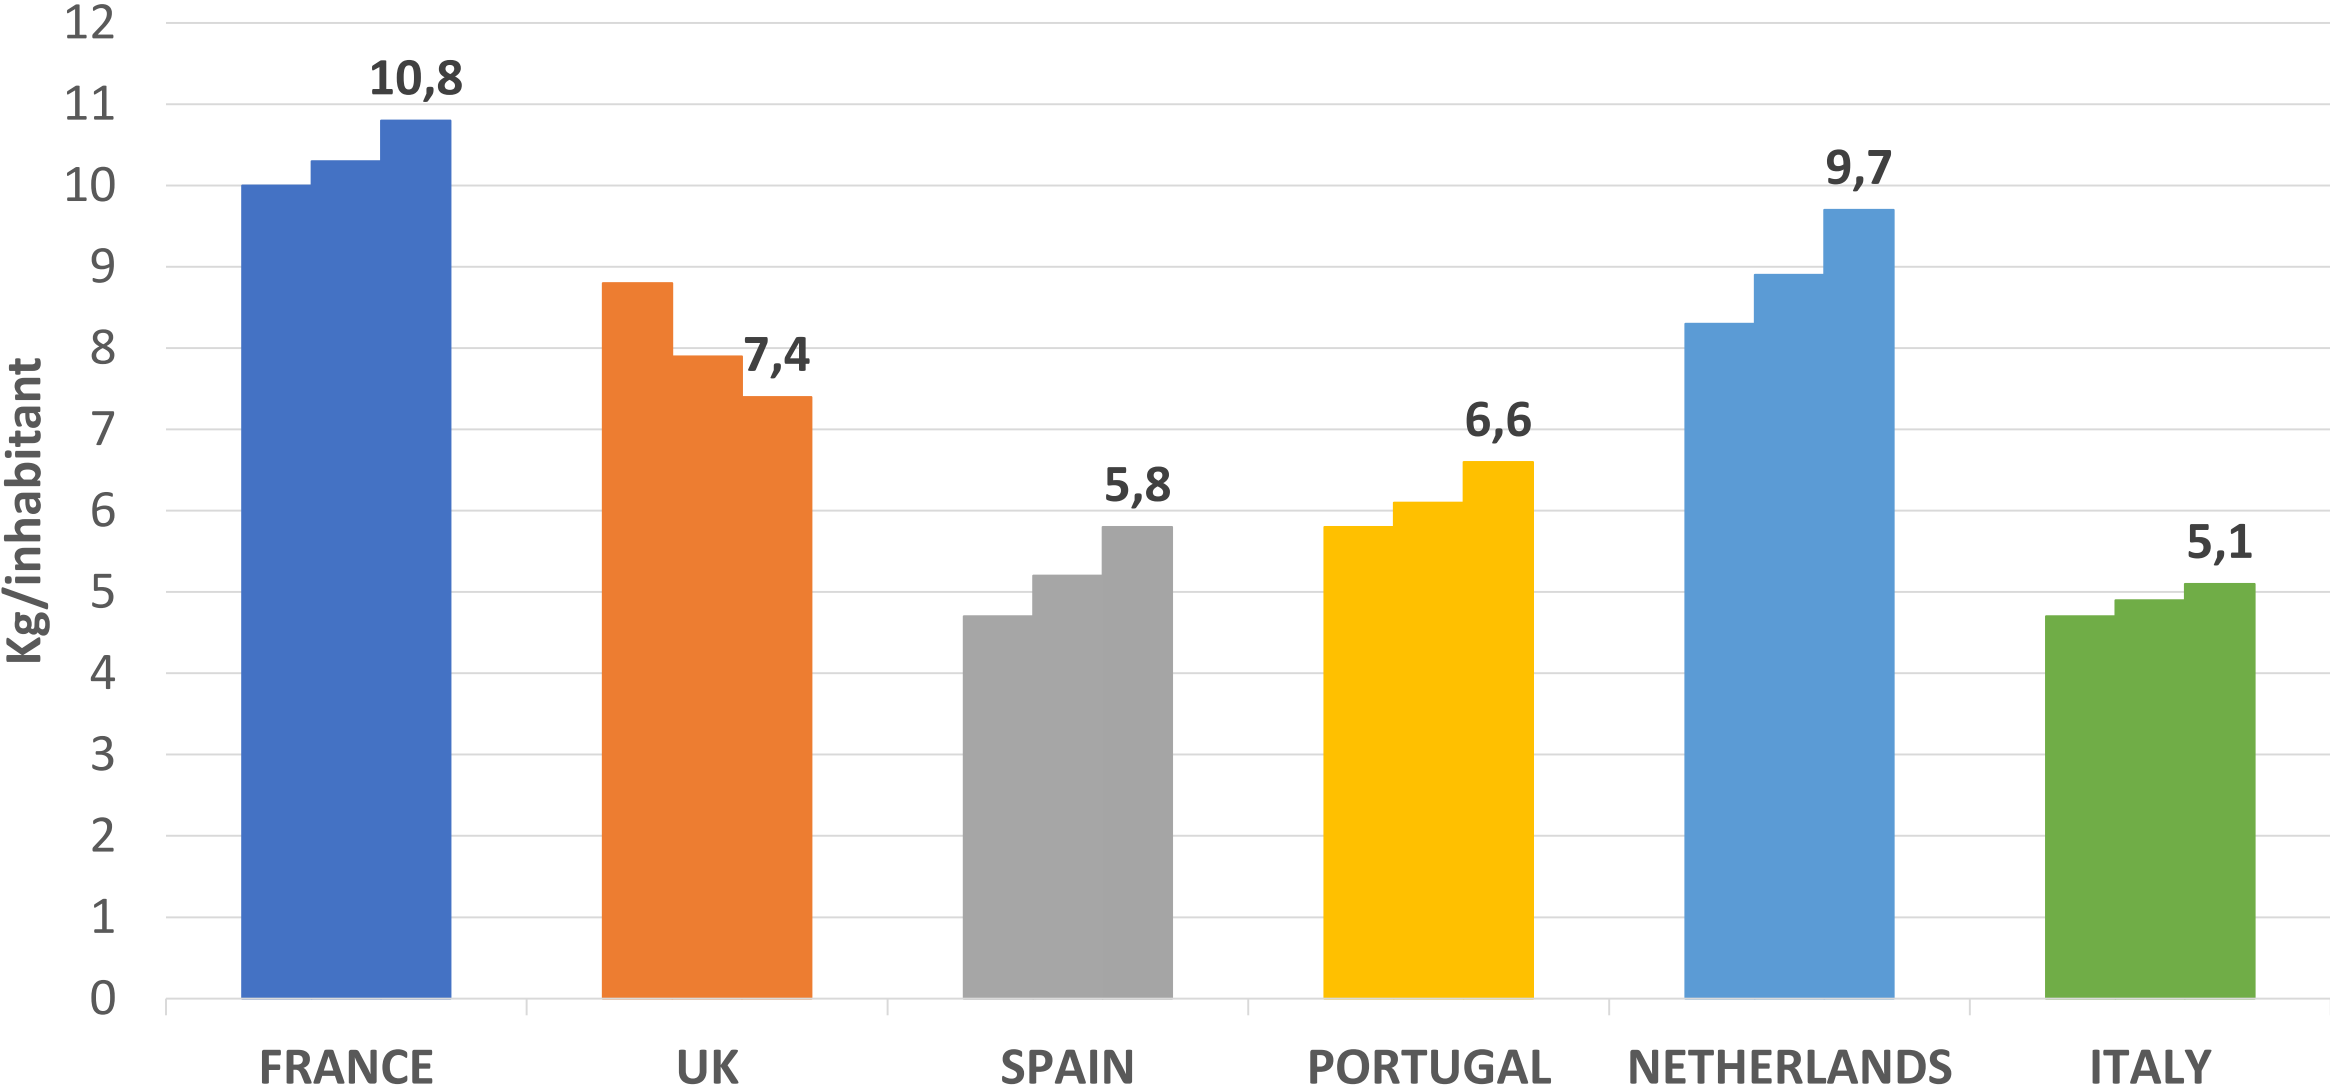

ITALY

**Giorgio Arienti,
ECODOM**

Total POM of Domestic EEE (average of yaers 2015, 2016 and 2017)

Total Domestic WEEE collected - 2016 to 2018

Kg/inhabitant of Domestic WEEE collected - 2016 to 2018

Return Rate - Total Domestic WEEE