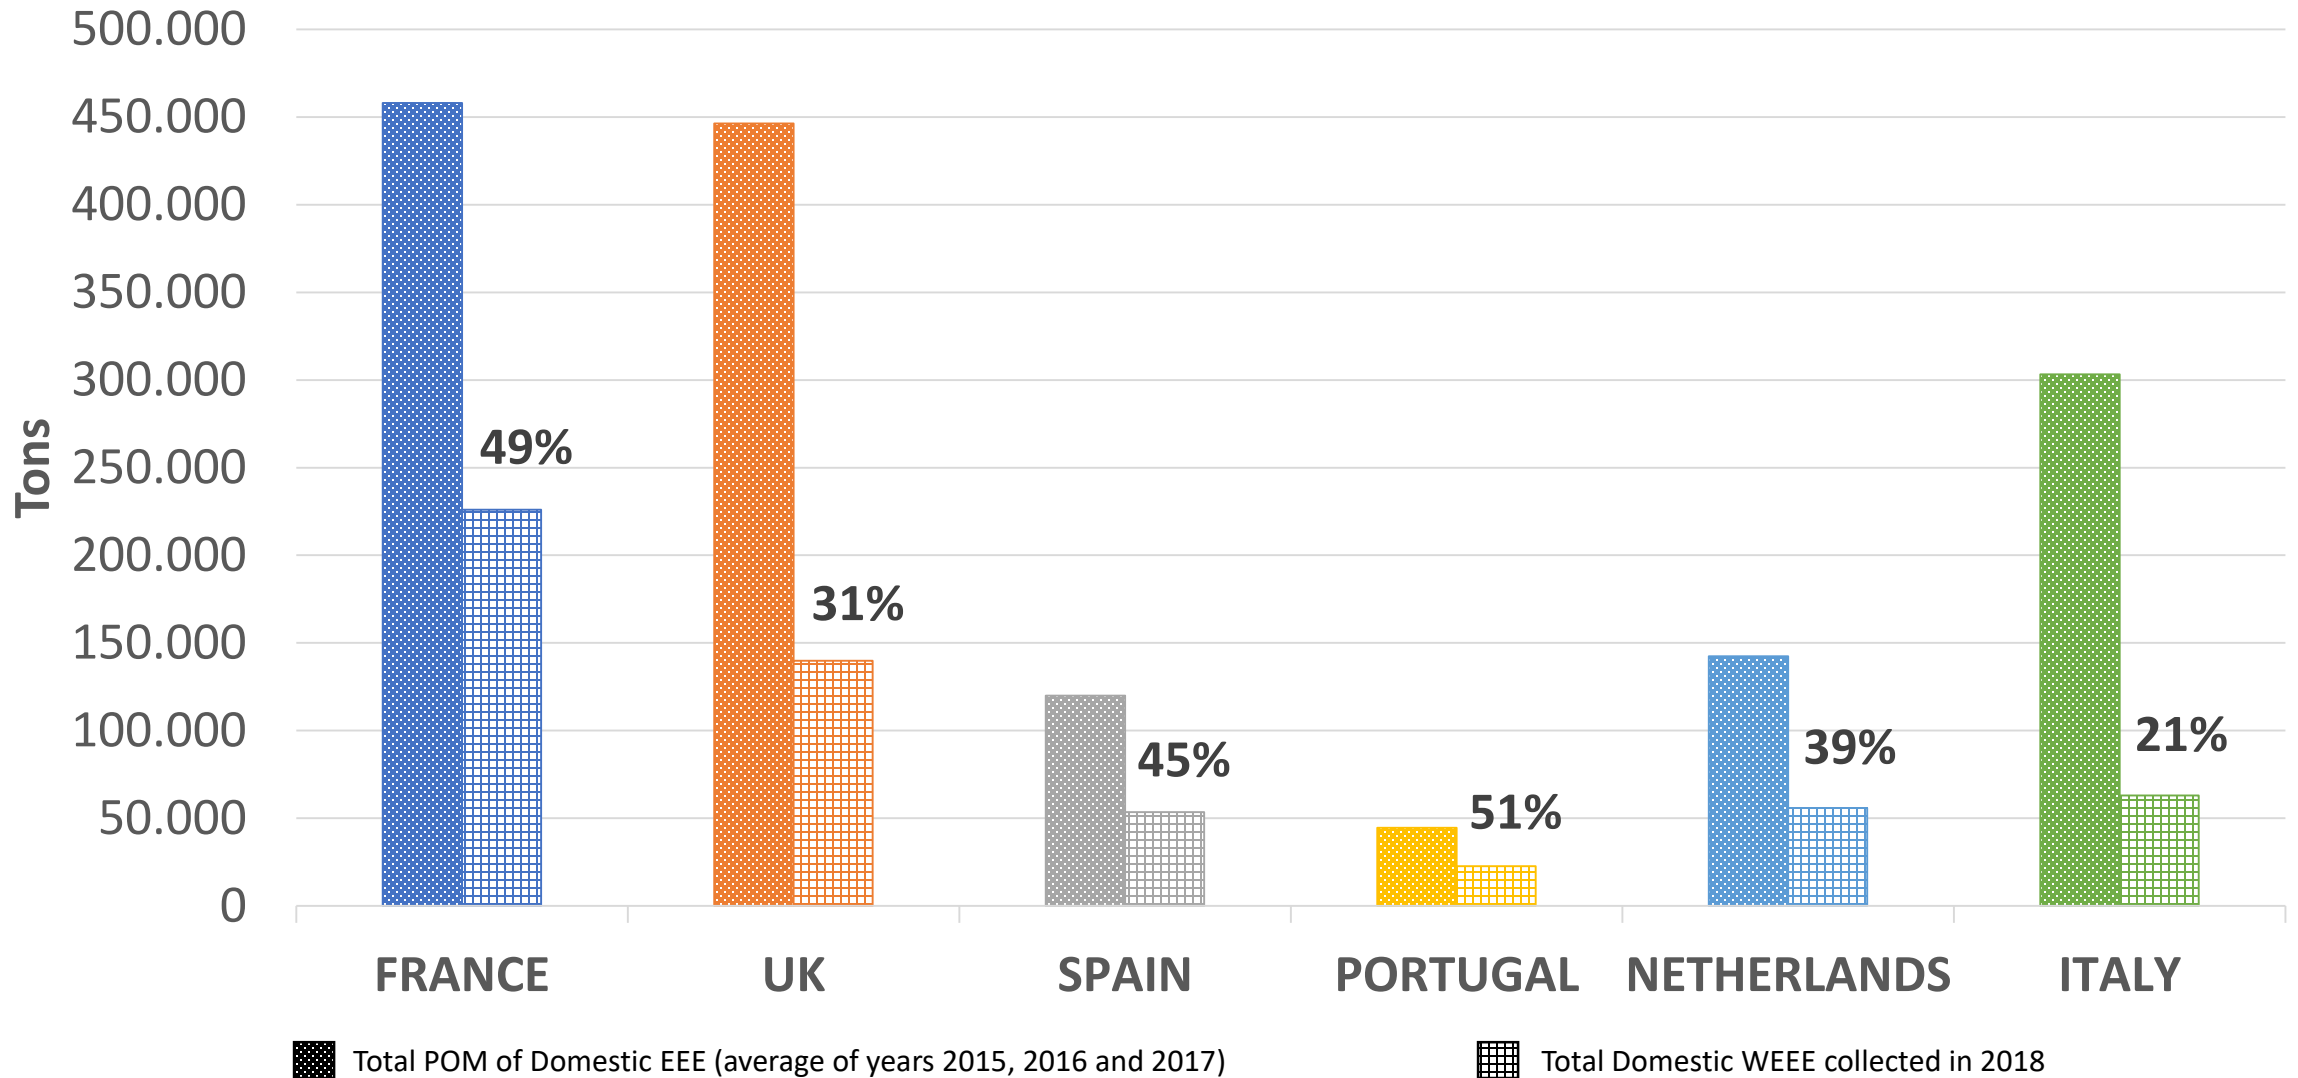

Return Rate - C&F

Return Rate - LHA

Return Rate - SCREENS

Return Rate - SHA

FRANCE

**Christian Brabant,
ESR**

UK

**Mark Burrows-Smith,
REPIC**