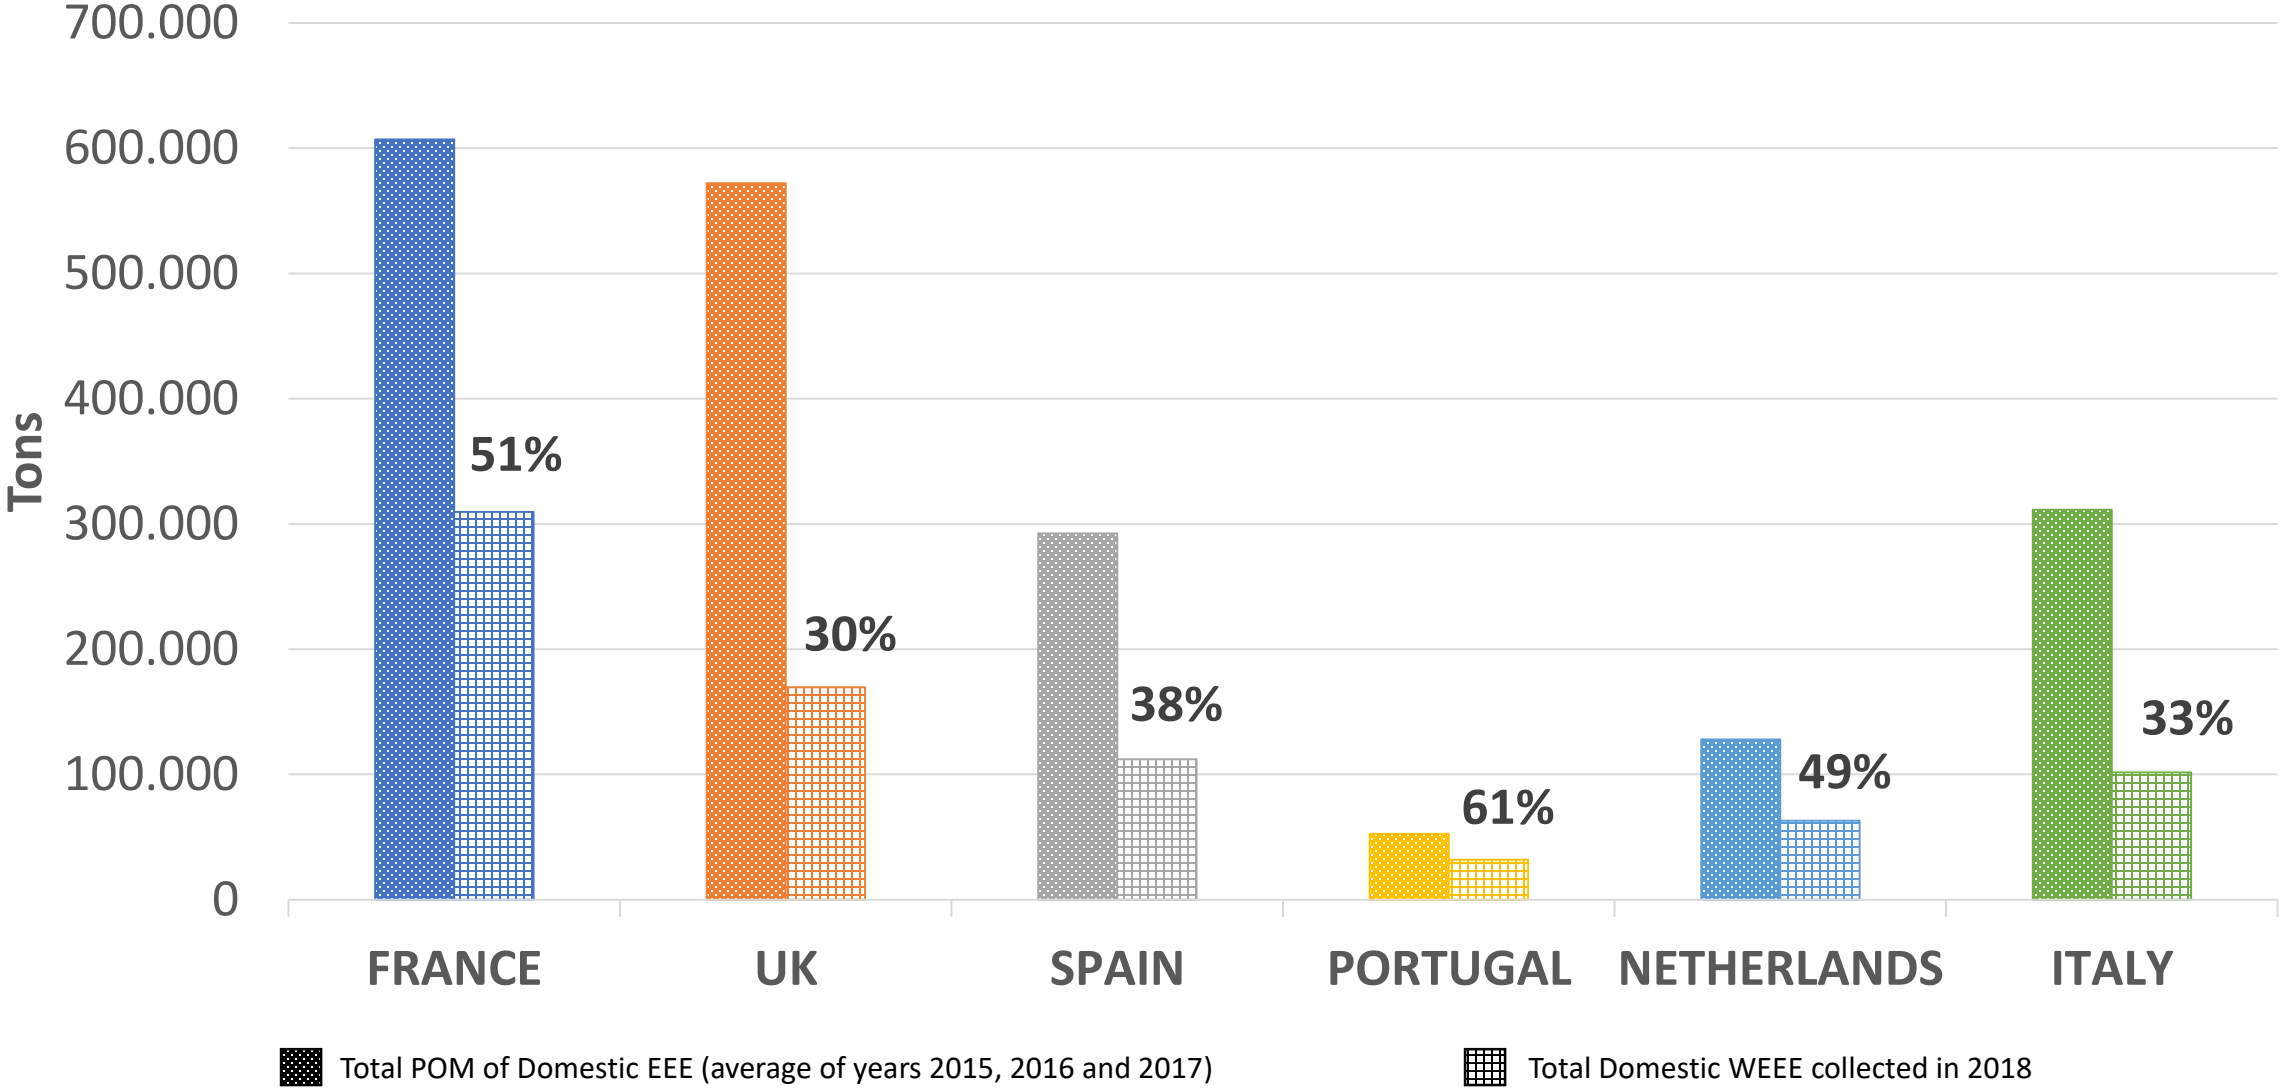

Return Rate - LHA