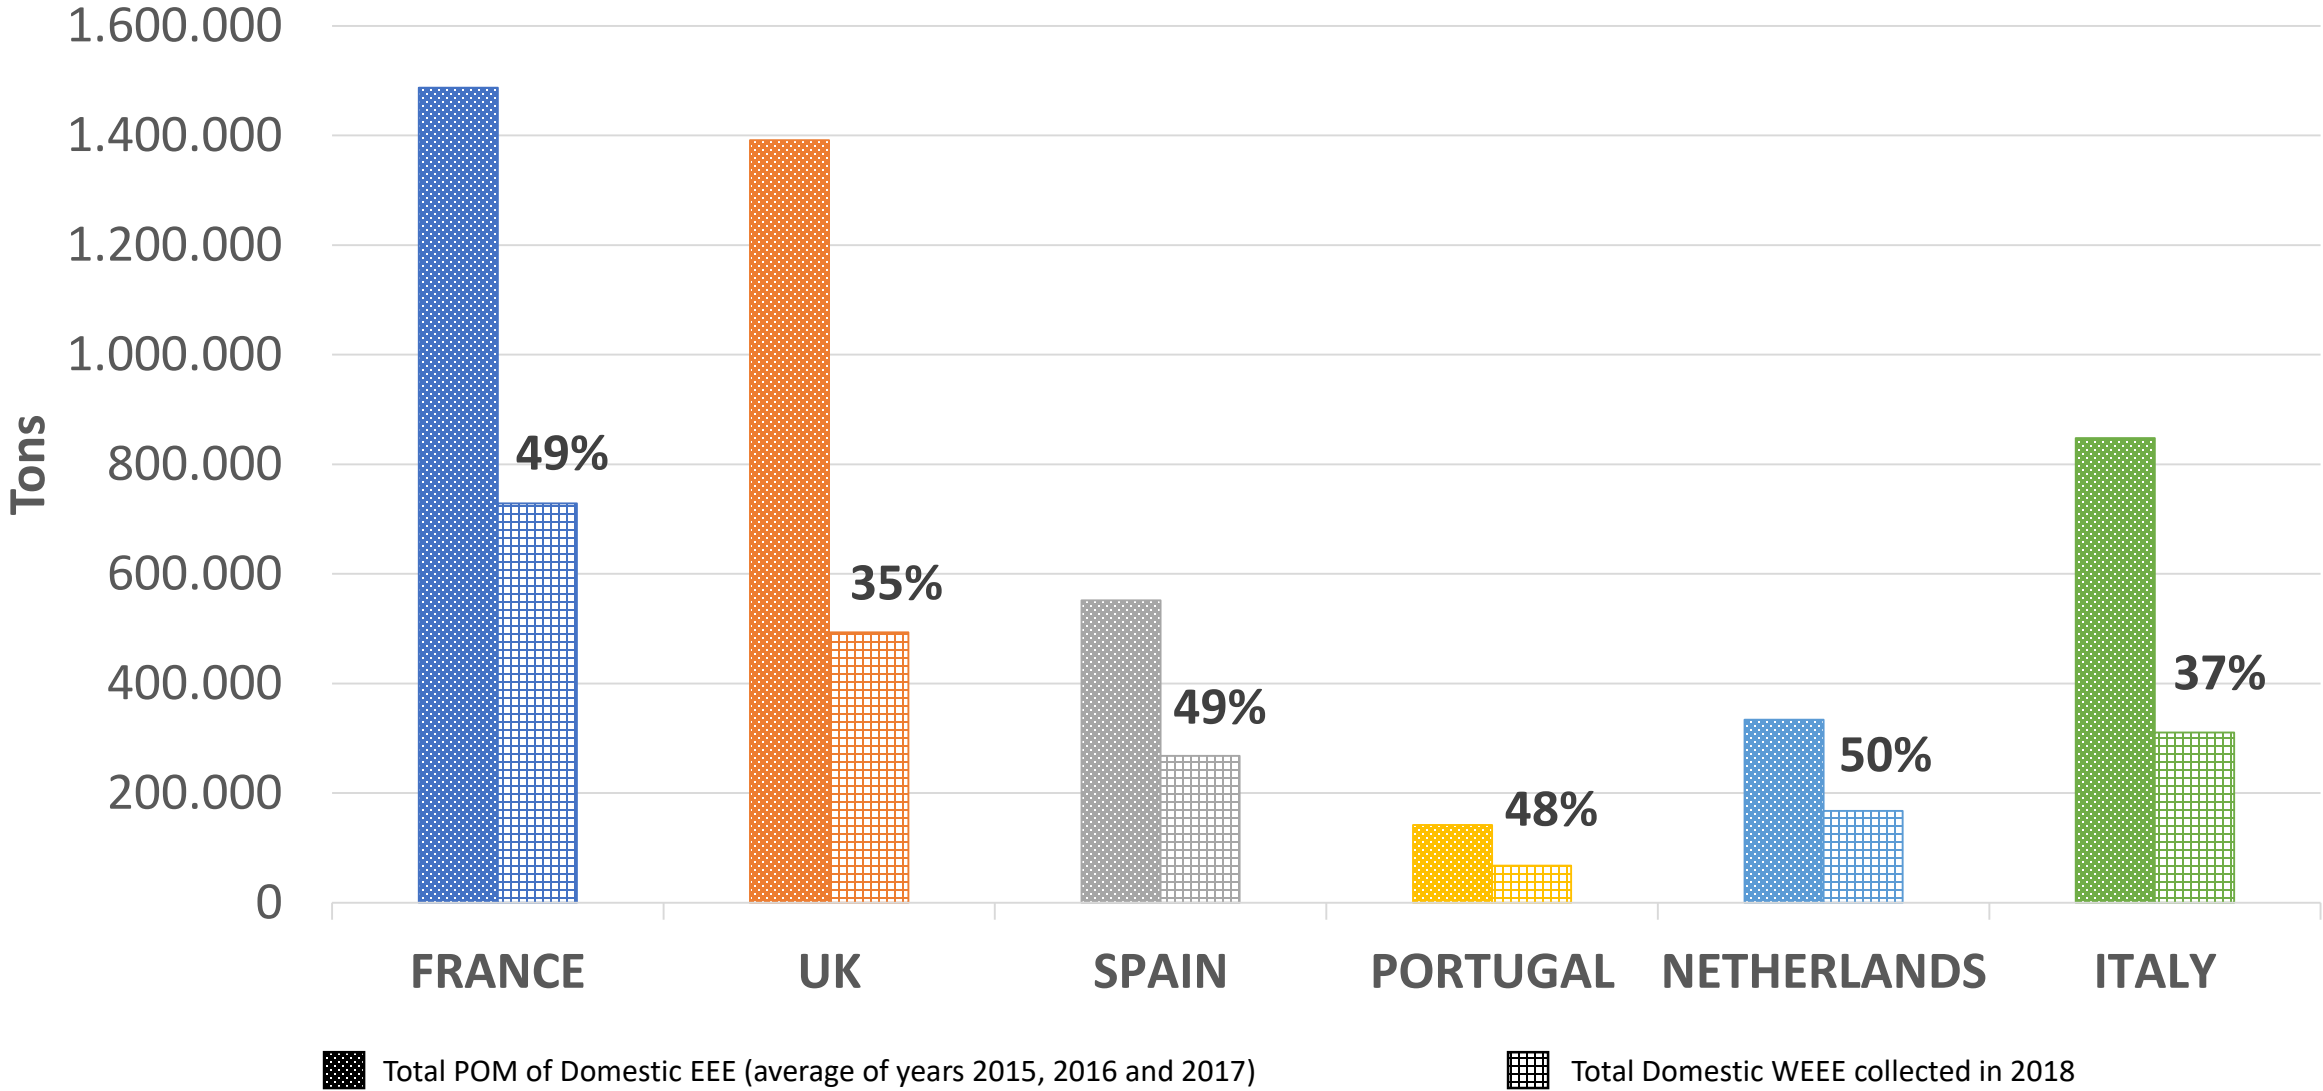

ITALY

**Giorgio Arienti,
ECODOM**

Total POM of Domestic EEE (average of yaers 2015, 2016 and 2017)

Total Domestic WEEE collected - 2016 to 2018

Kg/inhabitant of Domestic WEEE collected - 2016 to 2018

Return Rate - Total Domestic WEEE